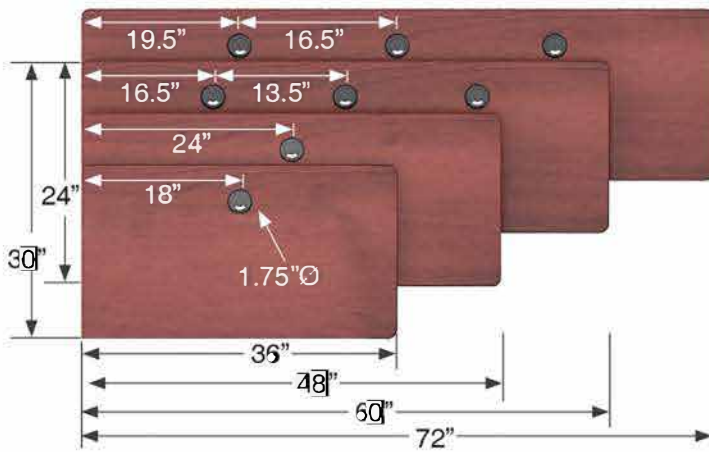

CERTIFICATIONS

- Buy American Act Compliant
- ANSI/BIFMA Certified
- LEED Credit Potential
- Sustainable Furnishings Council

MODEL #	WIDTH	DEPTH	HEIGHT	WEIGHT
BCT-3624	36"	24"	29" to 31"	55 lbs.
BCT3630	36"	30"	29" to 31"	61 lbs.
BCT-4824	48"	24"	29" to 31"	65 lbs.
BCT-4830	48"	30"	29" to 31"	74 lbs.
BCT-6024	60"	24"	29" to 31"	77 lbs.
BCT-6030	60"	30"	29" to 31"	88 lbs.
BCT-7224	72"	24"	29" to 31"	90 lbs.
BCT-7230	72"	30"	29" to 31"	101 lbs.

SURFACE COLORS

FRAME COLORS

Underside View