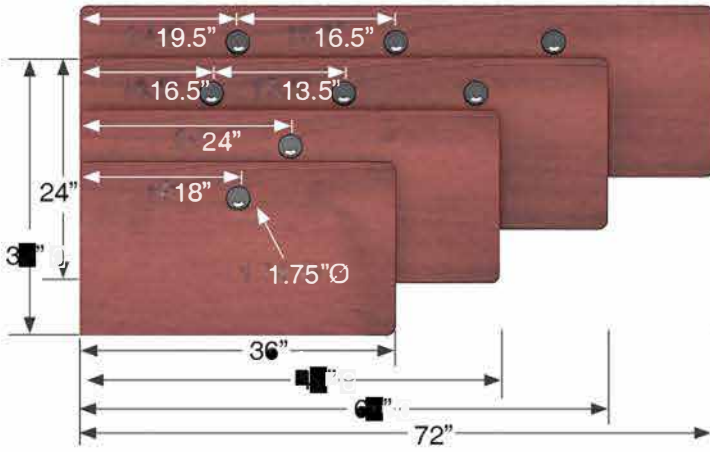

CERTIFICATIONS

- Buy American Act Compliant
- ANSI/BIFMA Certified
- LEED Credit Potential
- Sustainable Furnishings Council

MODEL #	WIDTH	DEPTH	HEIGHT	WEIGHT
BCT-3624	36"	24"	29" to 31"	55 lbs.
BCT3630	36"	30"	29" to 31"	61 lbs.
BCT-4824	48"	24"	29" to 31"	65 lbs.
BCT-4830	48"	30"	29" to 31"	74 lbs.
BCT-6024	60"	24"	29" to 31"	77 lbs.
BCT-6030	60"	30"	29" to 31"	88 lbs.
BCT-7224	72"	24"	29" to 31"	90 lbs.
BCT-7230	72"	30"	29" to 31"	101 lbs.

SURFACE COLORS

FRAME COLORS

Underside View