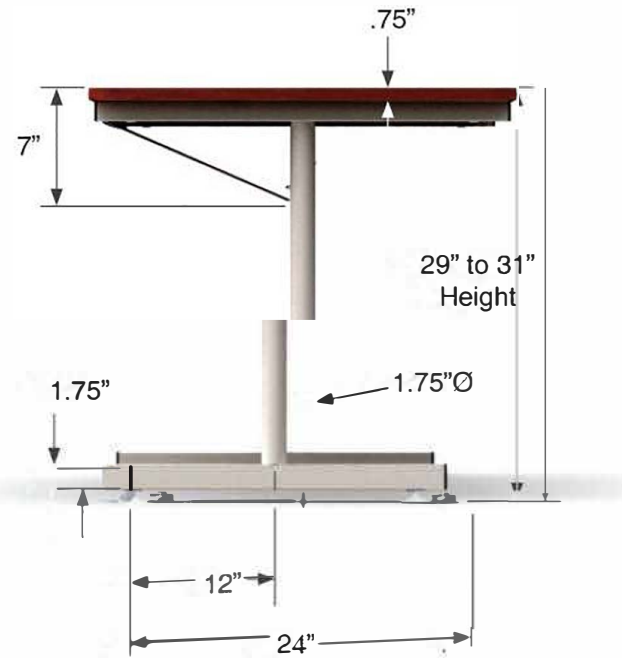

SURFACE COLORS

FRAME COLORS