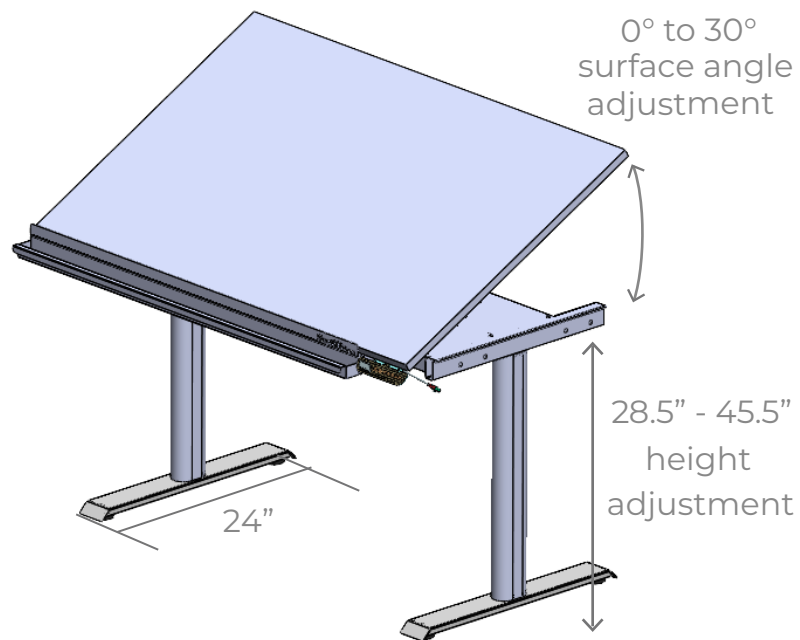

### Color Options

Black

White

264 lbs  
Weight Capacity

48"

Leg and Tilt Actuator  
Control Switch

### Key Features

- All-electric drafting angle adjustment, automatically tilts surface from 0° to 30° at the push of a button
- Legset with quick, whisper-quiet up/down motion effortlessly lifts 200+ lbs of equipment from 28.5" to 45.5" height
- Quick up/down motion, Speed: 36mm/1.4" per second
- Wilsonart Laminate, 1" thick x 48" wide x 30" depth desktop surface
- Height Range 28.5"-45.5"
- Legset Stroke 2662mm/ 26"
- Scratch/ Dirt Resistant Powder Coat
- BIFMA Certified
- Made in USA
- OEM available
- LifeTime Warranty / Free Parts Program