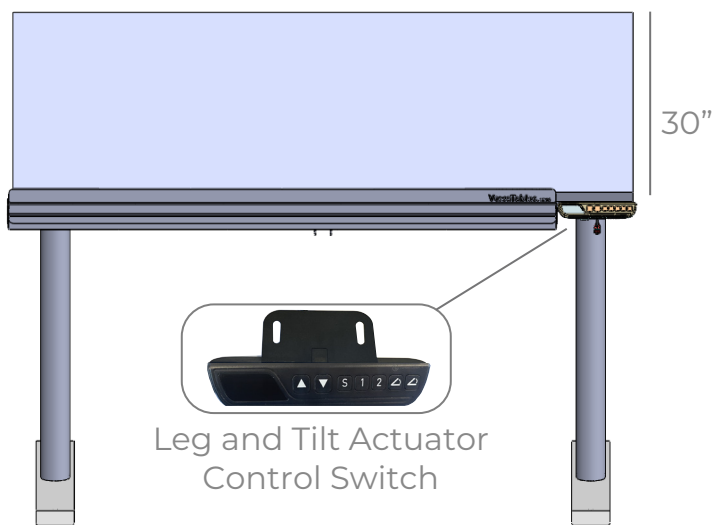

### Color Options

Black

White

264 lbs  
Weight Capacity

48"

Leg and Tilt Actuator  
Control Switch

### Key Features

- All-electric drafting angle adjustment, automatically tilts surface from 0° to 30° at the push of a button
- Legset with quick, whisper-quiet up/down motion effortlessly lifts 200+ lbs of equipment from 28.5" to 45.5" height
- Quick up/down motion, Speed: 36mm/1.4" per second
- Wilsonart Laminate, 1" thick x 48" wide x 30" depth desktop surface
- Height Range 28.5"-45.5"
- Legset Stroke 2662mm/ 26"
- Scratch/ Dirt Resistant Powder Coat
- BIFMA Certified
- Made in USA
- OEM available
- LifeTime Warranty / Free Parts Program