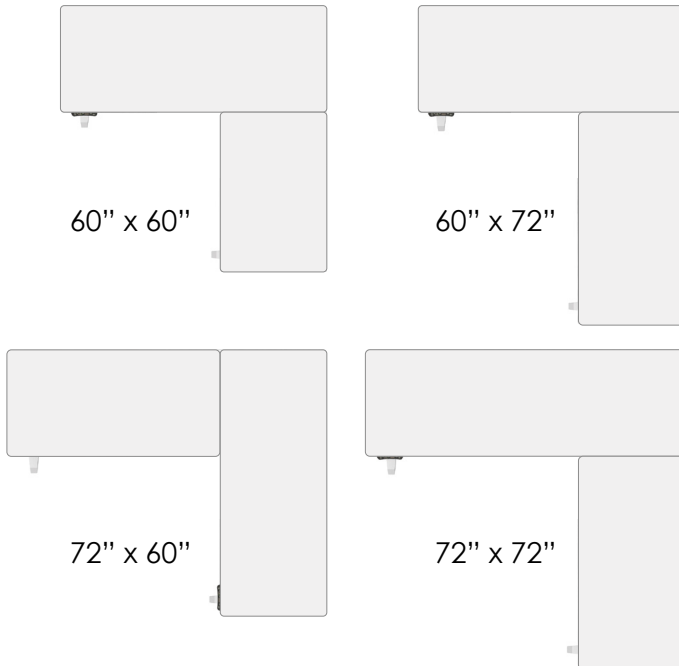

PowerLift L-shaped Standing Desk

MODEL #	WIDTH	DEPTH	HEIGHT	WEIGHT
PLLSD	60" / 72"	24"	24" - 50"	180 lbs

KEY FEATURES

- Lifts up to 450lbs
- Programmable Switch with 4 Settings
- Adjustable-height from 28.5" - 45.5"
- Quick and Seamless Lift
- Advanced Electromagnetic Actuator
- Scratch/Dirt Resistant Coating
- 3 Grommet Holes for Cable Management
- Under-Desk Cable Management Tray
- Buy American Act Compliant
- ANSI/BIFMA Certified
- LEED Credit Potential
- Sustainable Furnishings Council
- Lifetime Warranty

450 lbs
Weight Capacity

SURFACE COLORS

FRAME COLORS

available configurations

* 60" x 72" and 72" x 60" are NOT interchangeable

*60" x 72" Configuration used Above

(800) 465-1660
www.versadesk.com

14108 Towne Ave.
Los Angeles, CA 90061