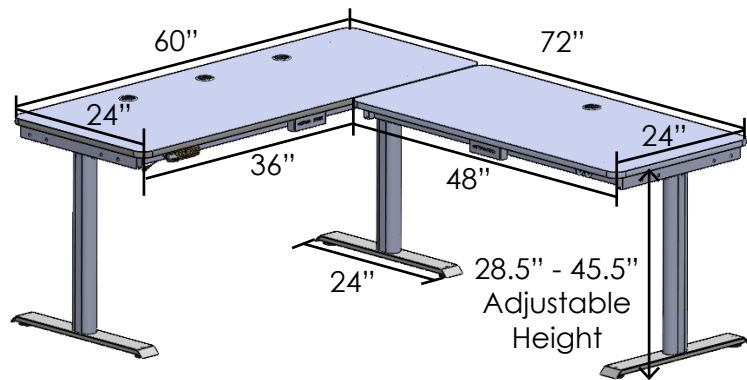

PowerLift L-shaped Standing Desk

MODEL #	WIDTH	DEPTH	HEIGHT	WEIGHT
PLLSD	60" / 72"	24"	24" - 50"	180 lbs

KEY FEATURES

- Lifts up to 450lbs
- Programmable Switch with 4 Settings
- Adjustable-height from 28.5" - 45.5"
- Quick and Seamless Lift
- Advanced Electromagnetic Actuator
- Scratch/Dirt Resistant Coating
- 3 Grommet Holes for Cable Management
- Under-Desk Cable Management Tray
- Buy American Act Compliant
- ANSI/BIFMA Certified
- LEED Credit Potential
- Sustainable Furnishings Council
- Lifetime Warranty

450 lbs
Weight Capacity

SURFACE COLORS

FRAME COLORS

available configurations

* 60" x 72" and 72" x 60" are NOT interchangeable

*60" x 72" Configuration used Above

(800) 465-1660
www.versadesk.com

14108 Towne Ave.
Los Angeles, CA 90061