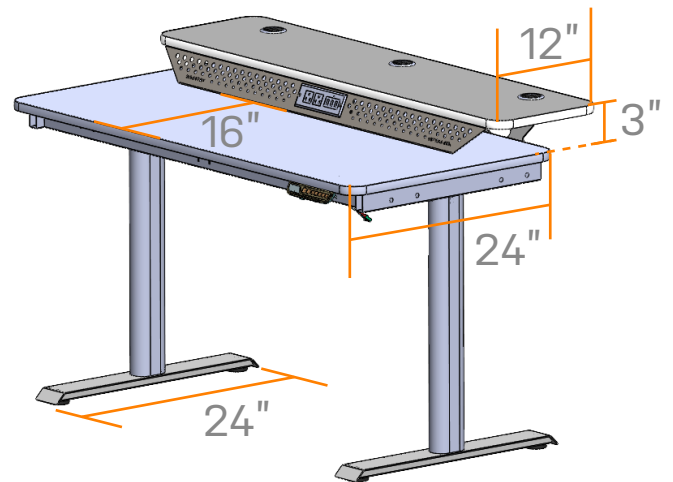

PowerLift Split Level Electric Standing Desk

PLSLSD

Key Features

- Height Range 28.5" - 45.5"
- Load Capacity - 120kg/264 lbs
- Speed - 36mm/1.4" per second
- Wilsonart laminated 20.82mm/.82" surface
- Smart top frame -5X faster installation
- 2 Stage Legs
- Stroke 2662mm/ 26"
- Scratch/ Dirt Resistant Powder Coat
- Assembled in USA
- Dual surface split-level design
- 2 Power outlets + 3 USB outlets

available in 3 widths:
48" / 60" / 72"

Surface Colors

Frame Color

264 lbs
Weight Capacity

(800) 465-1660
www.versadesk.com

14108 Towne Ave.
Los Angeles, CA 90061