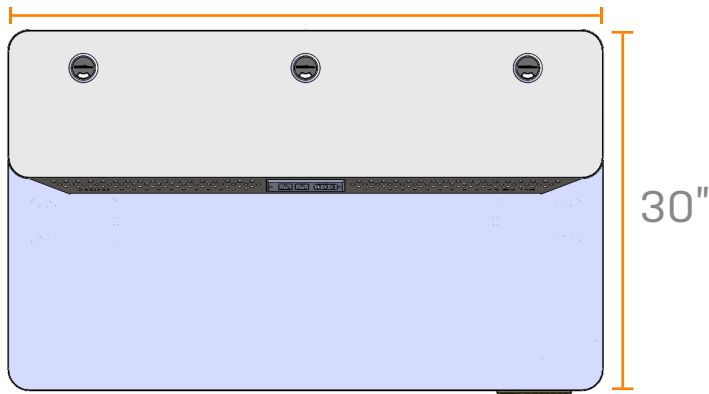

PowerLift Split Level Electric Standing Desk

PLSLSD

Key Features

- Height Range 28.5" - 45.5"
- Load Capacity - 120kg/264 lbs
- Speed - 36mm/1.4" per second
- Wilsonart laminated 20.82mm/.82" surface
- Smart top frame -5X faster installation
- 2 Stage Legs
- Stroke 2662mm/ 26"
- Scratch/ Dirt Resistant Powder Coat
- Assembled in USA
- Dual surface split-level design
- 2 Power outlets + 3 USB outlets

available in 3 widths:
48" / 60" / 72"

Surface Colors

Frame Color

264 lbs
Weight Capacity

(800) 465-1660
www.versadesk.com

14108 Towne Ave.
Los Angeles, CA 90061