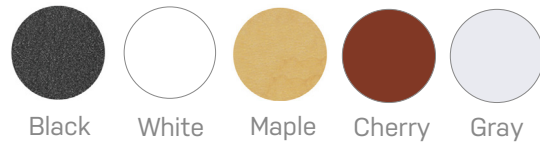

PowerLift Split Level Electric Standing Desk

PLSLSD

Key Features

- Height Range 28.5" - 45.5"
- Load Capacity - 120kg/264 lbs
- Speed - 36mm/1.4" per second
- Wilsonart laminated 20.82mm/.82" surface
- Smart top frame -5X faster installation
- 2 Stage Legs
- Stroke 2662mm/ 26"
- Scratch/ Dirt Resistant Powder Coat
- Assembled in USA
- Dual surface split-level design
- 2 Power outlets + 3 USB outlets

available in 3 widths:
48" / 60" / 72"

Surface Colors

Frame Color

264 lbs
Weight Capacity

(800) 465-1660
www.versadesk.com

14108 Towne Ave.
Los Angeles, CA 90061