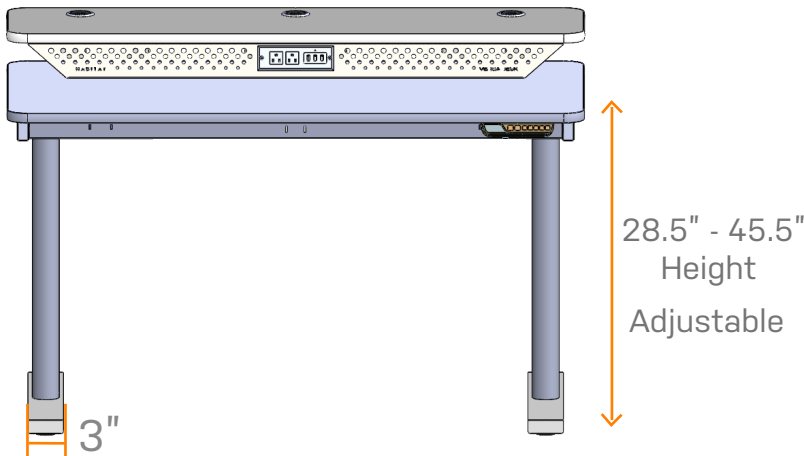

PowerLift Split Level Electric Standing Desk

PLSLSD

Key Features

- Height Range 28.5" - 45.5"
- Load Capacity - 120kg/264 lbs
- Speed - 36mm/1.4" per second
- Wilsonart laminated 20.82mm/.82" surface
- Smart top frame -5X faster installation
- 2 Stage Legs
- Stroke 2662mm/ 26"
- Scratch/ Dirt Resistant Powder Coat
- Assembled in USA
- Dual surface split-level design
- 2 Power outlets + 3 USB outlets

available in 3 widths:
48" / 60" / 72"

Surface Colors

Frame Color

264 lbs
Weight Capacity

(800) 465-1660
www.versadesk.com

14108 Towne Ave.
Los Angeles, CA 90061