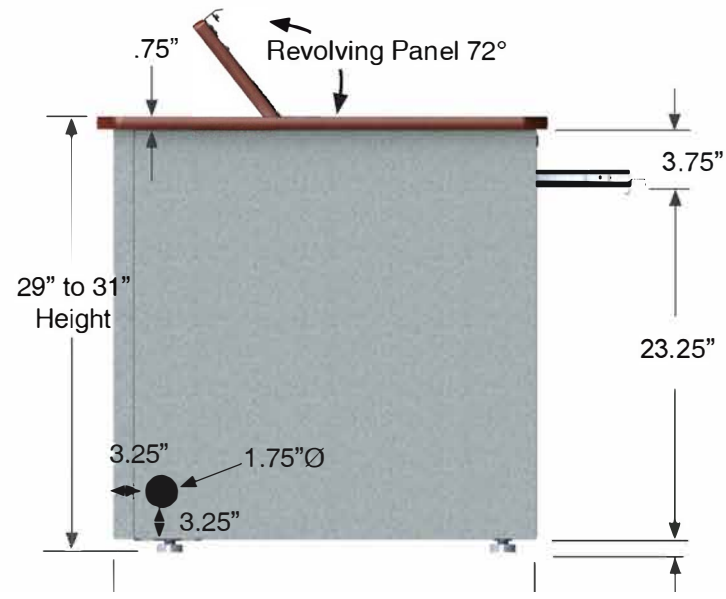

Revolution Computer Desk - RSD

KEY FEATURES

- Lifetime Warranty
- Fast Shipping
- Quantity Discounts
- High-Density Fiberboard Surface
- 14 Gauge Recycled Steel Frame
- High-Pressure WilsonArt Laminate
- Scratch / Dirt Resistant Power Coat
- Premium T-Molding
- Assembled in USA

CERTIFICATIONS

- Buy American Act Compliant
- ANSI/BIFMA Certified
- LEED Credit Potential
- Sustainable Furnishings Council

MODEL #	WIDTH	DEPTH	HEIGHT	WEIGHT
RSD-3624	36"	24"	29" to 31"	77 lbs.
RSD-3630	36"	30"	29" to 31"	92 lbs.
RSD-4824	48"	24"	29" to 31"	112 lbs.
RSD-4830	48"	30"	29" to 31"	127 lbs.
RSD-6024	60"	24"	29" to 31"	147 lbs.
RSD-6030	60"	30"	29" to 31"	162 lbs.
RSD-7224	72"	24"	29" to 31"	182 lbs.
RSD-7230	72"	30"	29" to 31"	197 lbs.

INCLUDED ACCESSORIES

- (1) Enclosed CPU Holder per User
- (1) Keyboard Tray per User

SURFACE COLORS

FRAME COLORS

Underside View

(800) 465-1660
www.versadesk.com

14108 Towne Ave.
Los Angeles, CA 90061

Lifetime Warranty

Quantity Discounts

Assembled in USA

Fast Shipping