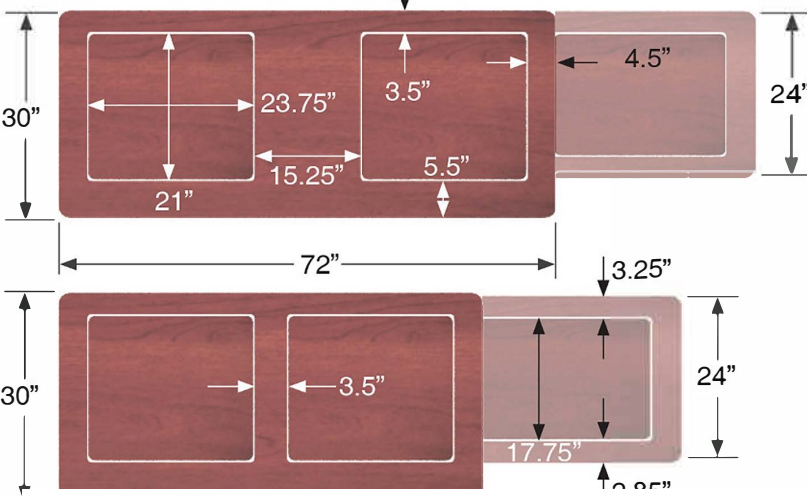

Revolution Computer Desk - RSD

KEY FEATURES

- Lifetime Warranty
- Fast Shipping
- Quantity Discounts
- High-Density Fiberboard Surface
- 14 Gauge Recycled Steel Frame
- High-Pressure WilsonArt Laminate
- Scratch / Dirt Resistant Power Coat
- Premium T-Molding
- Assembled in USA

CERTIFICATIONS

- Buy American Act Compliant
- ANSI/BIFMA Certified
- LEED Credit Potential
- Sustainable Furnishings Council

MODEL #	WIDTH	DEPTH	HEIGHT	WEIGHT
RSD-3624	36"	24"	29" to 31"	77 lbs.
RSD-3630	36"	30"	29" to 31"	92 lbs.
RSD-4824	48"	24"	29" to 31"	112 lbs.
RSD-4830	48"	30"	29" to 31"	127 lbs.
RSD-6024	60"	24"	29" to 31"	147 lbs.
RSD-6030	60"	30"	29" to 31"	162 lbs.
RSD-7224	72"	24"	29" to 31"	182 lbs.
RSD-7230	72"	30"	29" to 31"	197 lbs.

INCLUDED ACCESSORIES

- (1) Enclosed CPU Holder per User
- (1) Keyboard Tray per User

SURFACE COLORS

FRAME COLORS

Underside View

(800) 465-1660
www.versadesk.com

14108 Towne Ave.
Los Angeles, CA 90061

Lifetime Warranty

Quantity Discounts

Assembled in USA

Fast Shipping