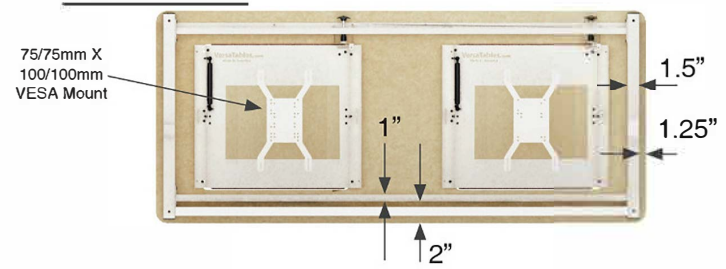

Underside View

(800) 465-1660
www.versadesk.com

14108 Towne Ave.
Los Angeles, CA 90061

Lifetime Warranty

Quantity Discounts

Assembled in USA

Fast Shipping