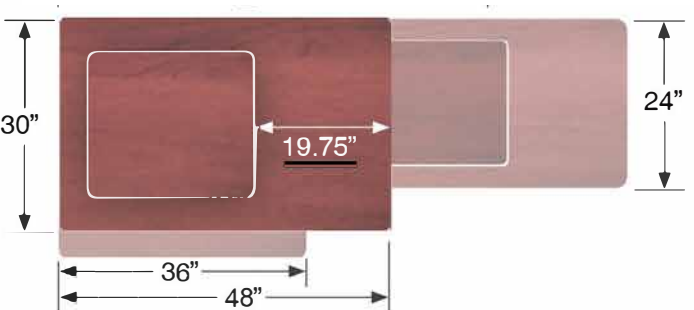

Revolution Computer Desk - RSD

KEY FEATURES

- Lifetime Warranty
- Fast Shipping
- Quantity Discounts
- High-Density Fiberboard Surface
- 14 Gauge Recycled Steel Frame
- High-Pressure WilsonArt Laminate
- Scratch / Dirt Resistant Power Coat
- Premium T-Molding
- Assembled in USA

CERTIFICATIONS

- Buy American Act Compliant
- ANSI/BIFMA Certified
- LEED Credit Potential
- Sustainable Furnishings Council

MODEL #	WIDTH	DEPTH	HEIGHT	WEIGHT
RSD-3624	36"	24"	29" to 31"	77 lbs.
RSD-3630	36"	30"	29" to 31"	92 lbs.
RSD-4824	48"	24"	29" to 31"	112 lbs.
RSD-4830	48"	30"	29" to 31"	127 lbs.
RSD-6024	60"	24"	29" to 31"	147 lbs.
RSD-6030	60"	30"	29" to 31"	162 lbs.
RSD-7224	72"	24"	29" to 31"	182 lbs.
RSD-7230	72"	30"	29" to 31"	197 lbs.

INCLUDED ACCESSORIES

- (1) Enclosed CPU Holder per User
- (1) Keyboard Tray per User

SURFACE COLORS

FRAME COLORS

Underside View

(800) 465-1660
www.versadesk.com

14108 Towne Ave.
Los Angeles, CA 90061

Lifetime Warranty

Quantity Discounts

Assembled in USA

Fast Shipping