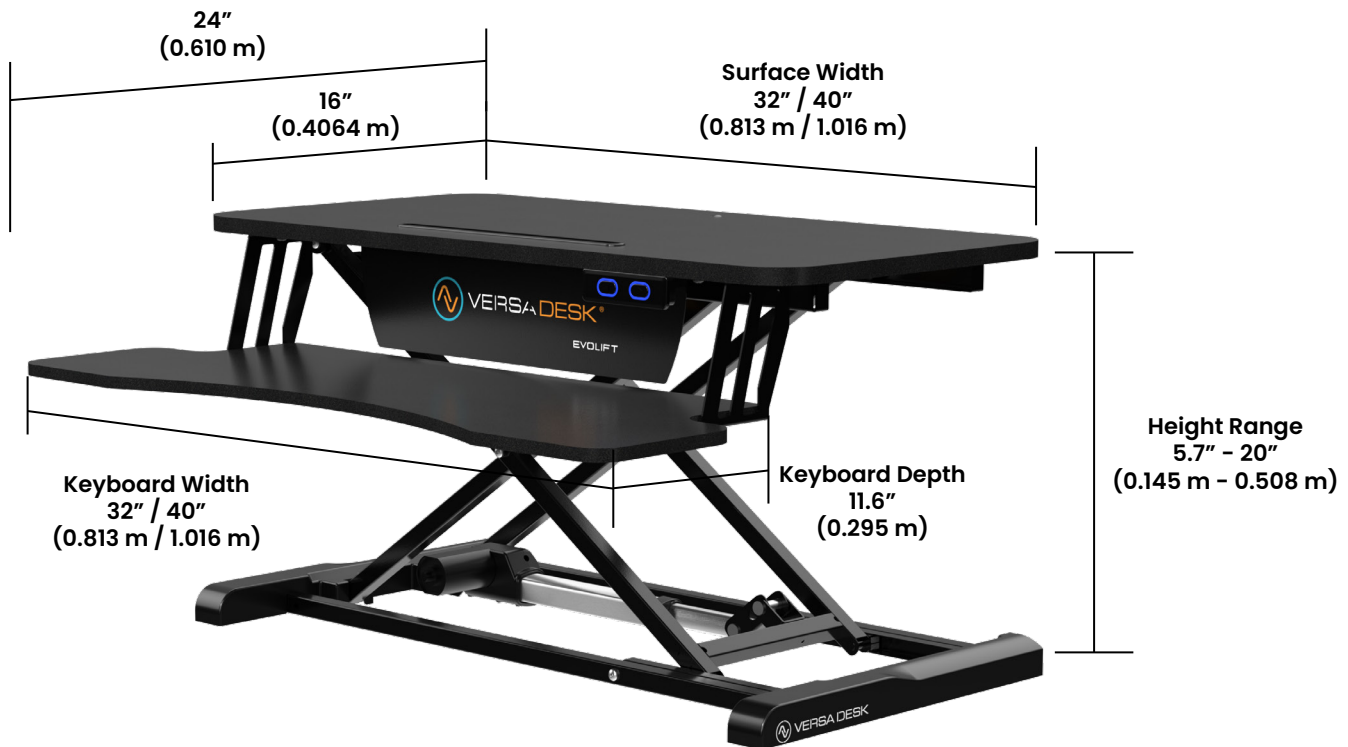

EvoLift™ Standing Desk Converter

Specification Sheet

VDEV

MODEL #	WIDTH	KEYBOARD WIDTH	DEPTH	HEIGHT RANGE
VDEV3224	32"	32"	24"	5.7" - 20"
VDEV4024	40"	40"	24"	5.7" - 20"

KEY FEATURES

- Lifts up to 67 lbs (30kg)
- Desktop raises from 5.7" to 20"
- Worksurface Thickness: 0.63"
- ETL-Approved Actuator and Adapter
- Power Cord Length: 4.9 ft
- Built-in Device Holding Slot
- Smooth Electric Lift of 12 mm/s
- RoHS-compliant Desktop Materials
- Easy and Quick Installation
- Color: Black & Matte Black

SURFACE COLORS

Black Matrix

FRAME COLORS

Black

Product Dimensions

VersaDesk.com
 14105 Avalon Blvd.
 Los Angeles, CA 90061

Lifetime Warranty

Quantity Discounts