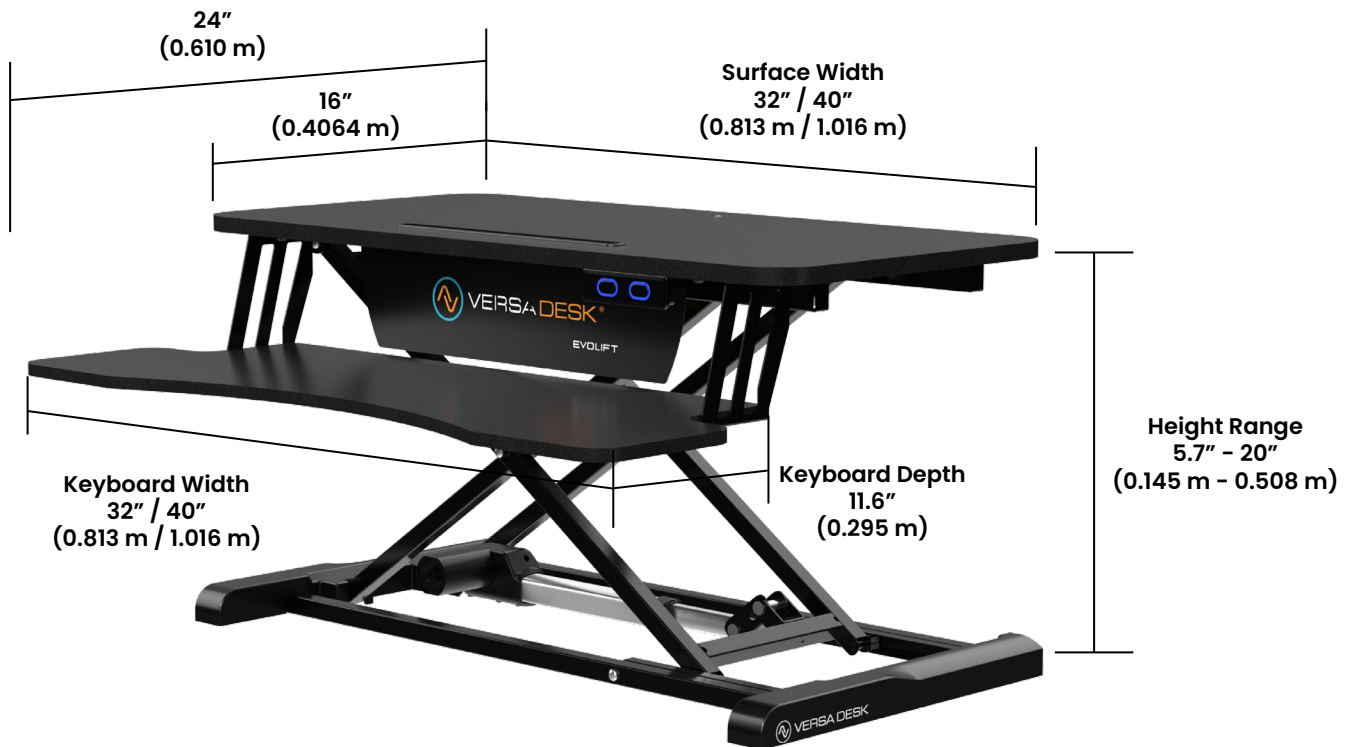

EvoLift™ Standing Desk Converter

VDEV

MODEL #	WIDTH	KEYBOARD WIDTH	DEPTH	HEIGHT RANGE
VDEV3224	32"	32"	24"	5.7" - 20"
VDEV4024	40"	40"	24"	5.7" - 20"

KEY FEATURES

- Lifts up to 67 lbs (30kg)
- Desktop raises from 5.7" to 20"
- Worksurface Thickness: 0.63"
- ETL-Approved Actuator and Adapter
- Power Cord Length: 4.9 ft
- Built-in Device Holding Slot
- Smooth Electric Lift of 12 mm/s
- RoHS-compliant Desktop Materials
- Easy and Quick Installation
- Color: Black & Matte Black

SURFACE COLORS

Black
Matrix

FRAME COLORS

Black

Product Dimensions

(800) 465-1660

www.versadesk.com

14108 Towne Ave.
Los Angeles, CA 90061