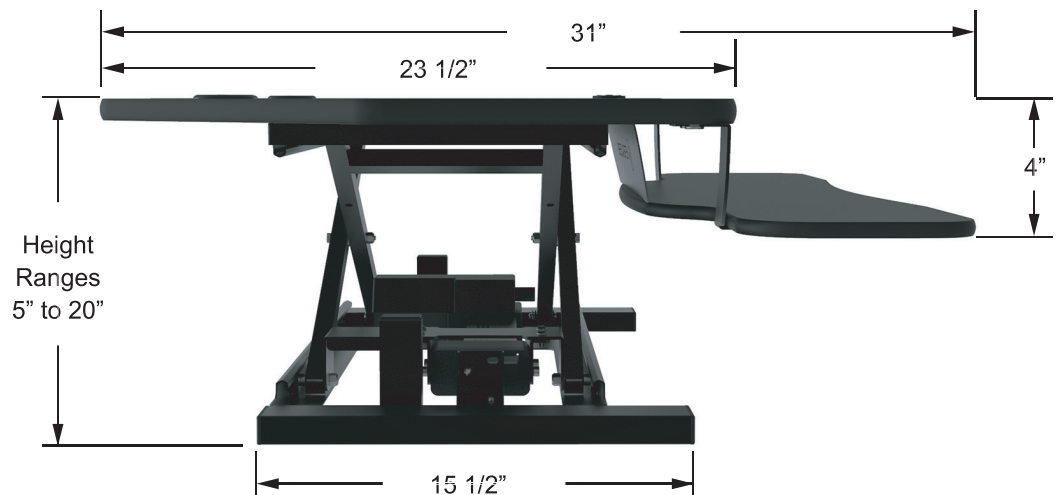

(USB OUTLET)

Max Output: 5V, 2 Amps

(800) 465-1660

www.versadesk.com

14108 Towne Ave.
Los Angeles, CA 90061

Lifetime
Warranty

Quantity
Discounts

Assembled
in USA

Fast
Shipping