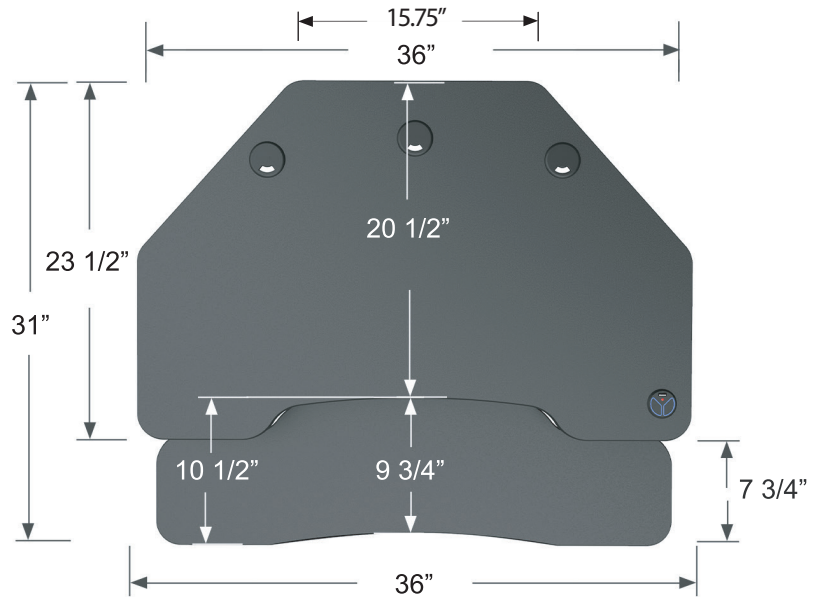

VersaDesk® PowerPro® Corner VDPPC

MODEL #	WIDTH	DEPTH	HEIGHT RANGE	WEIGHT
VDPPC3631	36"	31"	5" to 20"	44" lbs.

SURFACE COLORS

FRAME COLORS

KEY FEATURES

- Lifts up to 80 lbs
- Raises up to 20"
- Electric Push Button Adjustment
- Universal USB Charging Port
- Keyboard Tray
- High-Density Fiberboard Surface
- 3 Universal Grommet Holes
- Recycled Steel Frame
- High-Pressure WilsonArt Laminate
- High QualityPower Coat
- Premium T-Molding
- Patented
- BIFMA Rated