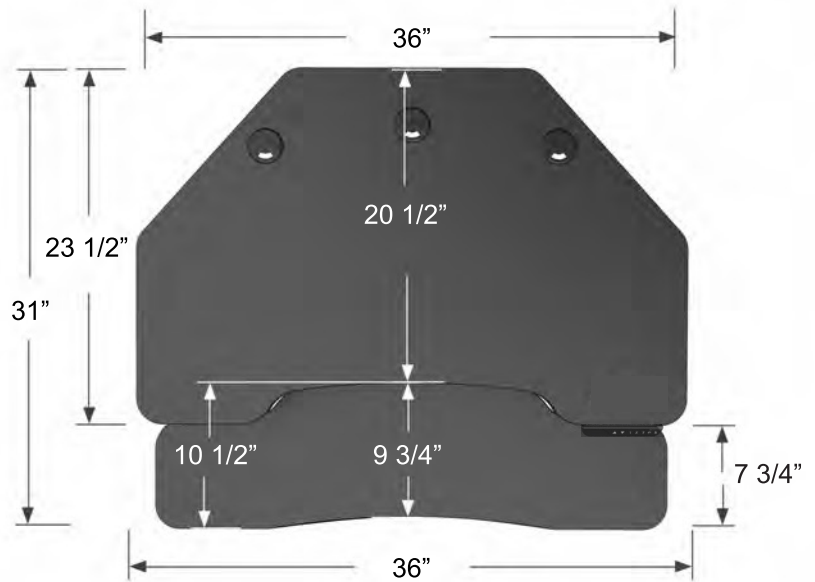

VersaDesk® PowerPro® Elite Corner VDPPEC

Specification Sheet

MODEL #	WIDTH	DEPTH	HEIGHT RANGE	WEIGHT
VDPPEC3631	36"	31"	5" to 20"	44" lbs.

SURFACE COLORS

FRAME COLORS

KEY FEATURES

- Lifts up to 80 lbs
- Raises up to 20"
- Electric Push Button Adjustment
- iOS mobile app integration
- Universal USB Charging Port
- LED ambient lighting
- 3 customizable height presets
- 3 Universal Grommet Holes
- High-Density Fiberboard Surface
- Recycled Steel Frame
- High-Pressure WilsonArt Laminate
- High Quality Power Coat
- Premium T-Molding
- Patented
- BIFMA Rated

ELECTRICAL INFO

Voltage: 29V
Amperage: 2 Amps
Power rating 55 Watts

VersaDesk.com
14105 Avalon Blvd.
Los Angeles, CA 90061

Lifetime
Warranty

Quantity
Discounts

Assembled
in USA

Fast
Shipping

Contact us
Local: 310-353-7100
Toll Free: 888-929-0322
Fax: 310-353-7109