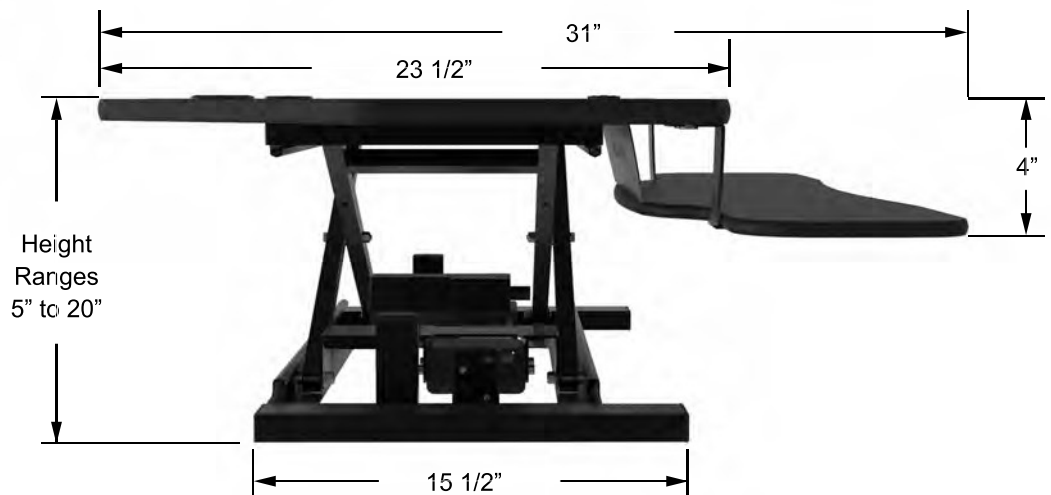

VersaDesk® PowerPro® Elite Corner VDPPEC

Specification Sheet

MODEL #	WIDTH	DEPTH	HEIGHT RANGE	WEIGHT
VDPPEC3631	36"	31"	5" to 20"	44" lbs.

SURFACE COLORS

FRAME COLORS

KEY FEATURES

- Lifts up to 80 lbs
- Raises up to 20"
- Electric Push Button Adjustment
- iOS mobile app integration
- Universal USB Charging Port
- LED ambient lighting
- 3 customizable height presets
- 3 Universal Grommet Holes
- High-Density Fiberboard Surface
- Recycled Steel Frame
- High-Pressure WilsonArt Laminate
- High Quality Power Coat
- Premium T-Molding
- Patented
- BIFMA Rated

ELECTRICAL INFO

Voltage: 29V
Amperage: 2 Amps
Power rating 55 Watts

VersaDesk.com
14105 Avalon Blvd.
Los Angeles, CA 90061

Lifetime
Warranty

Quantity
Discounts

Assembled
in USA

Fast
Shipping

Contact us
Local: 310-353-7100
Toll Free: 888-929-0322
Fax: 310-353-7109