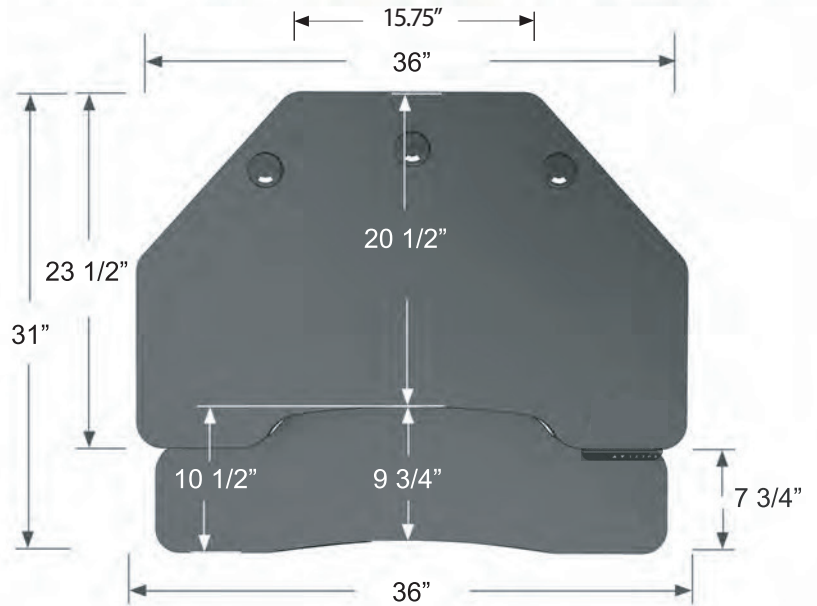

ELECTRICAL INFO

Voltage: 29V
Amperage: 2 Amps
Power rating 55 Watts

(800) 465-1660
www.versadesk.com

14108 Towne Ave.
Los Angeles, CA 90061