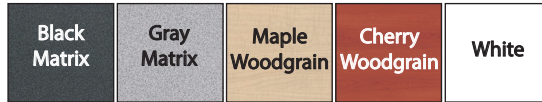

VersaDesk® PowerPro® Elite Corner VDPPEC

MODEL #	WIDTH	DEPTH	HEIGHT RANGE	WEIGHT
VDPPEC3631	36"	31"	5" to 20"	44" lbs.

SURFACE COLORS

FRAME COLORS

KEY FEATURES

- Lifts up to 80 lbs
- Raises up to 20"
- Electric Push Button Adjustment
- iOS mobile app integration
- Universal USB Charging Port
- LED ambient lighting
- 3 customizable height presets
- 3 Universal Grommet Holes
- High-Density Fiberboard Surface
- Recycled Steel Frame
- High-Pressure WilsonArt Laminate
- High Quality Power Coat
- Premium T-Molding
- Patented
- BIFMA Rated