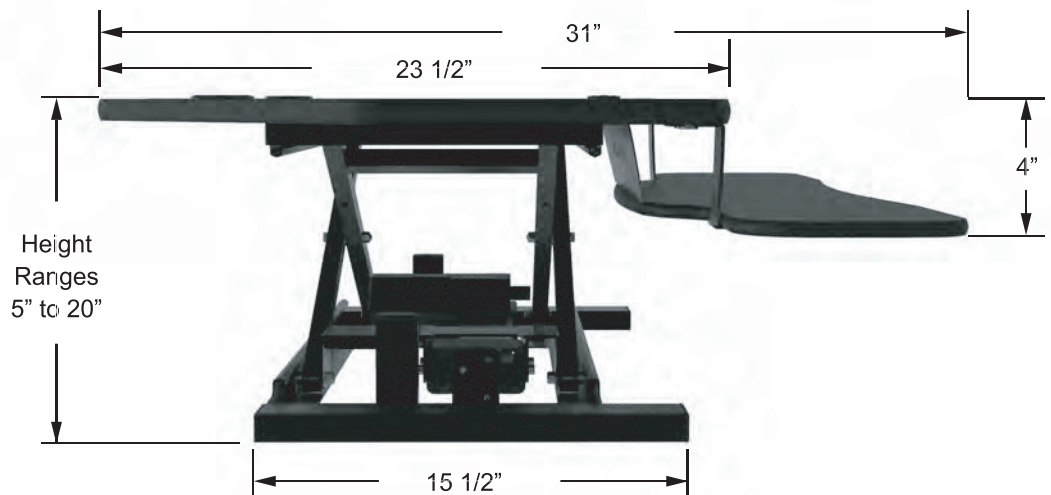

VersaDesk® PowerPro® Elite Corner VDPPEC

MODEL #	WIDTH	DEPTH	HEIGHT RANGE	WEIGHT
VDPPEC3631	36"	31"	5" to 20"	44" lbs.

SURFACE COLORS

FRAME COLORS

KEY FEATURES

- Lifts up to 80 lbs
- Raises up to 20"
- Electric Push Button Adjustment
- iOS mobile app integration
- Universal USB Charging Port
- LED ambient lighting
- 3 customizable height presets
- 3 Universal Grommet Holes
- High-Density Fiberboard Surface
- Recycled Steel Frame
- High-Pressure WilsonArt Laminate
- High Quality Power Coat
- Premium T-Molding
- Patented
- BIFMA Rated

ELECTRICAL INFO

Voltage: 29V
 Amperage: 2 Amps
 Power rating 55 Watts

(800) 465-1660
www.versadesk.com

14108 Towne Ave.
 Los Angeles, CA 90061