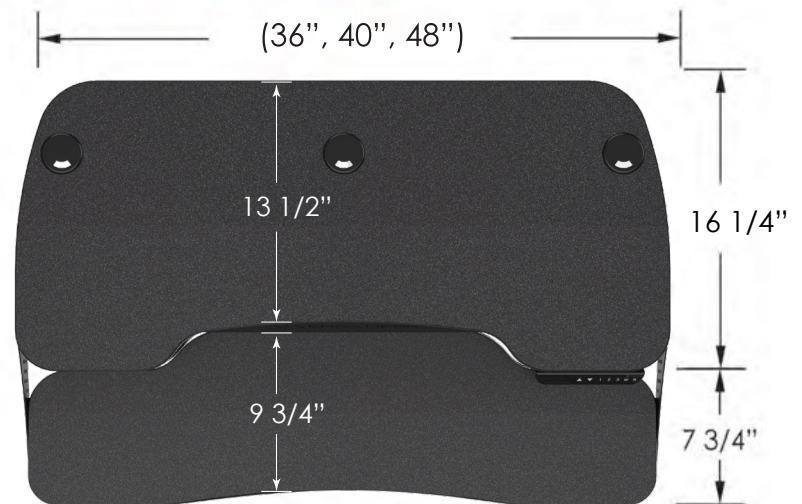

ELECTRICAL INFO

Voltage: 29V
Amperage: 2 Amps
Power rating 55 Watts

VersaDesk.com
14105 Avalon Blvd.
Los Angeles, CA 90061

Contact us
Local: 310-353-7100
Toll Free: 888-929-0322
Fax: 310-353-7109
Support@VersaProducts.com