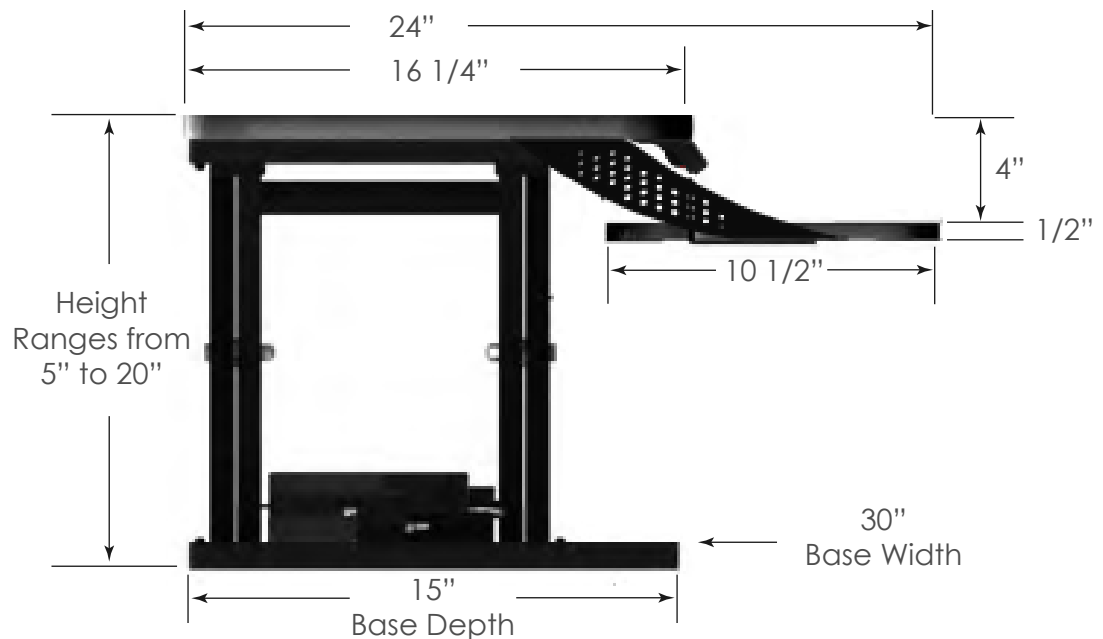

ELECTRICAL INFO

Voltage: 29V
Amperage: 2 Amps
Power rating 55 Watts

VersaDesk.com
14105 Avalon Blvd.
Los Angeles, CA 90061

Contact us
Local: 310-353-7100
Toll Free: 888-929-0322
Fax: 310-353-7109
Support@VersaProducts.com