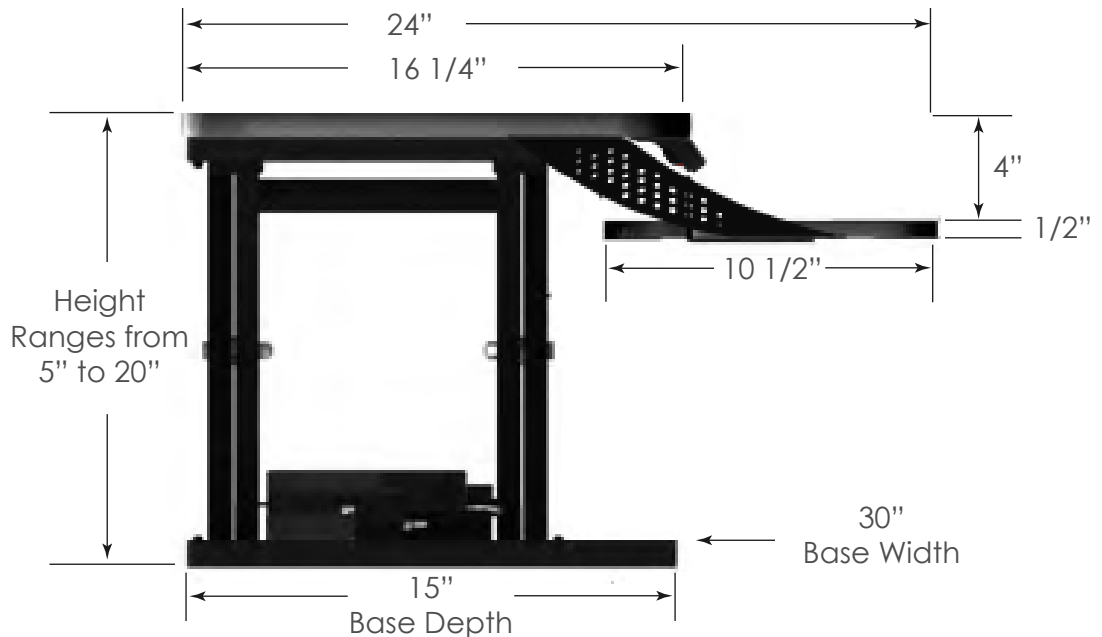

ELECTRICAL INFO

Voltage: 29V
Amperage: 2 Amps
Power rating 55 Watts

(800) 465-1660
www.versadesk.com

14108 Towne Ave.
Los Angeles, CA 90061