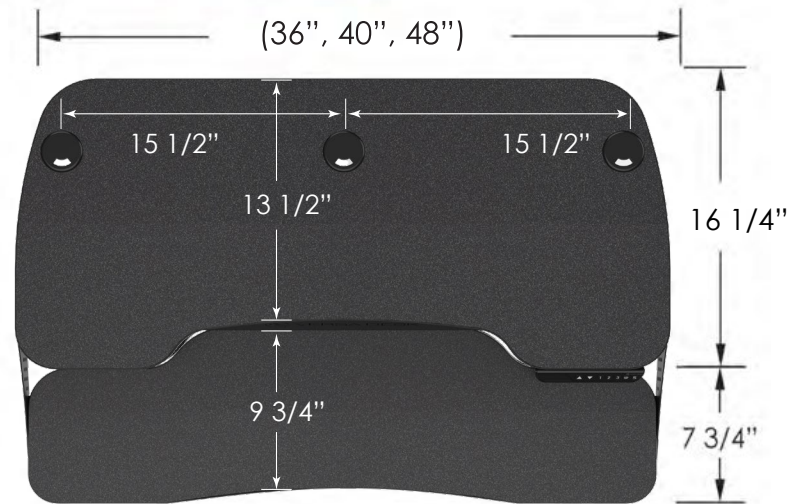

ELECTRICAL INFO

Voltage: 29V
Amperage: 2 Amps
Power rating 55 Watts

(800) 465-1660
www.versadesk.com

14108 Towne Ave.
Los Angeles, CA 90061