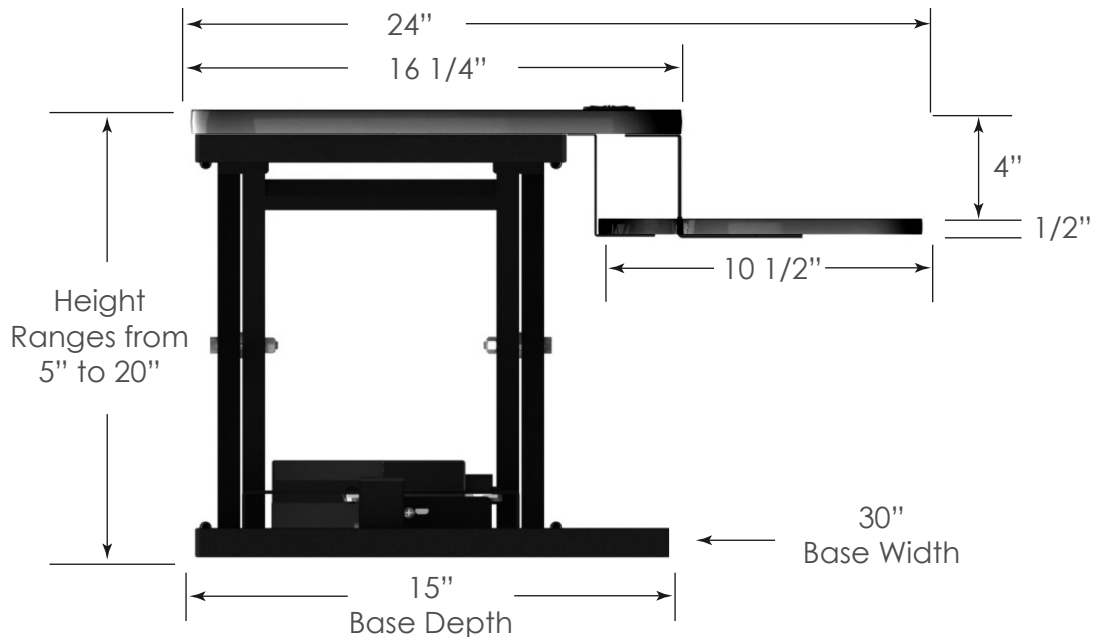

**VersaDesk® PowerPro®  
VDPP**
**Specification Sheet**

MODEL #	WIDTH	KEYBOARD WIDTH	DEPTH	HEIGHT RANGE	WEIGHT
VDPP3624	36"	36"	24"	5" to 20"	41 lbs.
VDPP4024	40"	36"	24"	5" to 20"	43 lbs.
VDPP4824	48"	36"	24"	5" to 20"	46 lbs.

**SURFACE COLORS**

**FRAME COLORS**

**KEY FEATURES**

- Lifts up to 80 lbs
- Raises up to 20"
- Electric Push Button Adjustment
- Universal USB Charging Port
- Keyboard Tray
- High-Density Fiberboard Surface
- 3 Universal Grommet Holes
- Recycled Steel Frame
- High-Pressure WilsonArt Laminate
- High Quality Power Coat
- Premium T-Molding
- Patented
- BIFMA Rated

**ELECTRICAL INFO**
**(MOTOR)**
**Voltage: 29V**
**Amperage: 2 Amps**
**Power rating 55 Watts**
**(USB OUTLET)**
**Max Output: 5V, 2 Amps**

VersaDesk.com  
14105 Avalon Blvd.  
Los Angeles, CA 90061