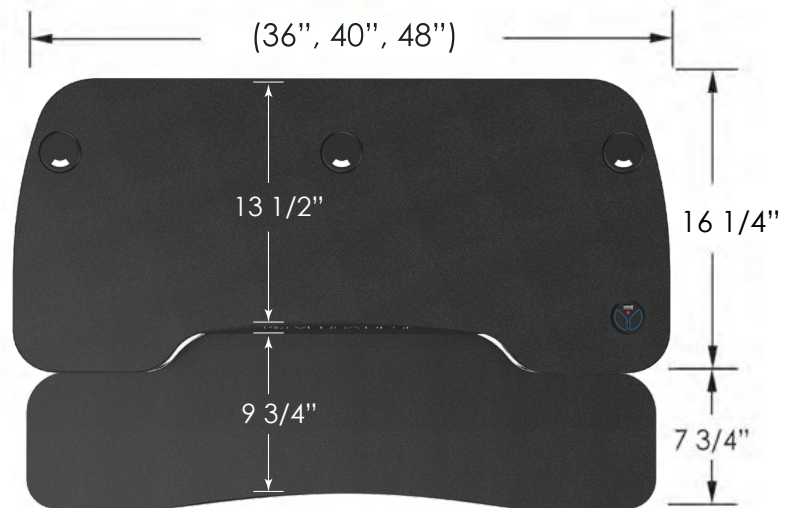

(USB OUTLET)

Max Output: 5V, 2 Amps

VersaDesk.com
14105 Avalon Blvd.
Los Angeles, CA 90061