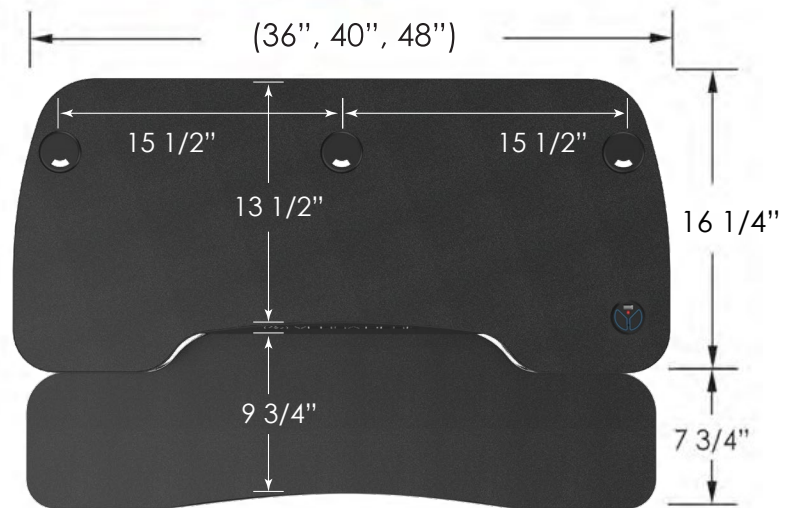

(USB OUTLET)

Max Output: 5V, 2 Amps

(800) 465-1660

www.versadesk.com

14108 Towne Ave.

Los Angeles, CA 90061

Lifetime
Warranty

Quantity
Discounts

Assembled
in USA

Fast
Shipping