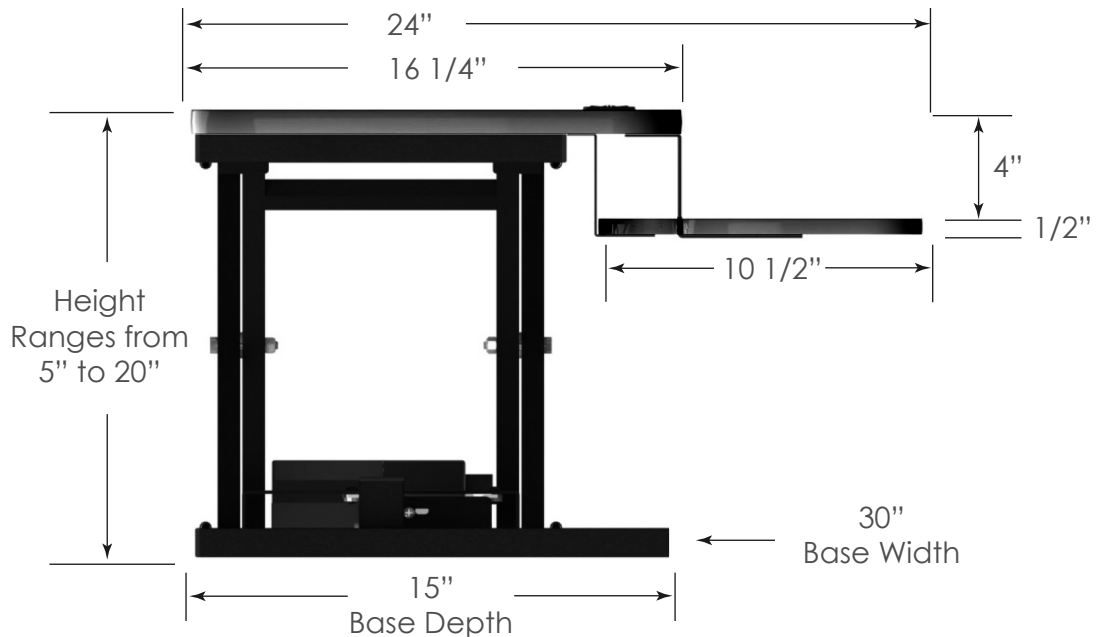

(USB OUTLET)

Max Output: 5V, 2 Amps

(800) 465-1660

www.versadesk.com

14108 Towne Ave.

Los Angeles, CA 90061

Lifetime
Warranty

Quantity
Discounts

Assembled
in USA

Fast
Shipping