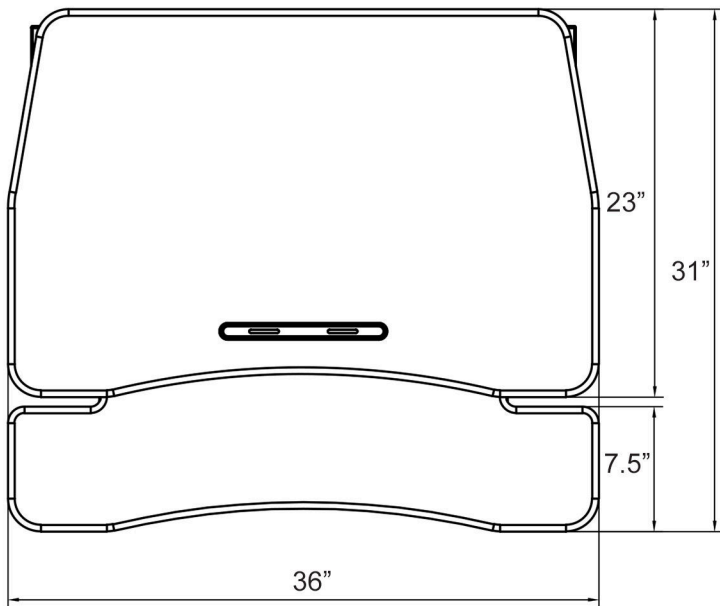

MODEL #	WIDTH	KEYBOARD WIDTH	DEPTH	HEIGHT RANGE	WEIGHT
VT775	36"	36"	22"	Up to 18"	50 lbs.

SURFACE COLORS

FRAME COLORS

KEY FEATURES

- Lifts up to 33 lbs
- Raises up to 18"
- Slide Linkage Structure
- Stops at any Position
- Quick Release Function for Keyboard
- Smooth, Straight Manual Adjustment
- High-Gauge Cold Steel Plate
- Standard Alluminum Alloy
- Lifetime Warranty